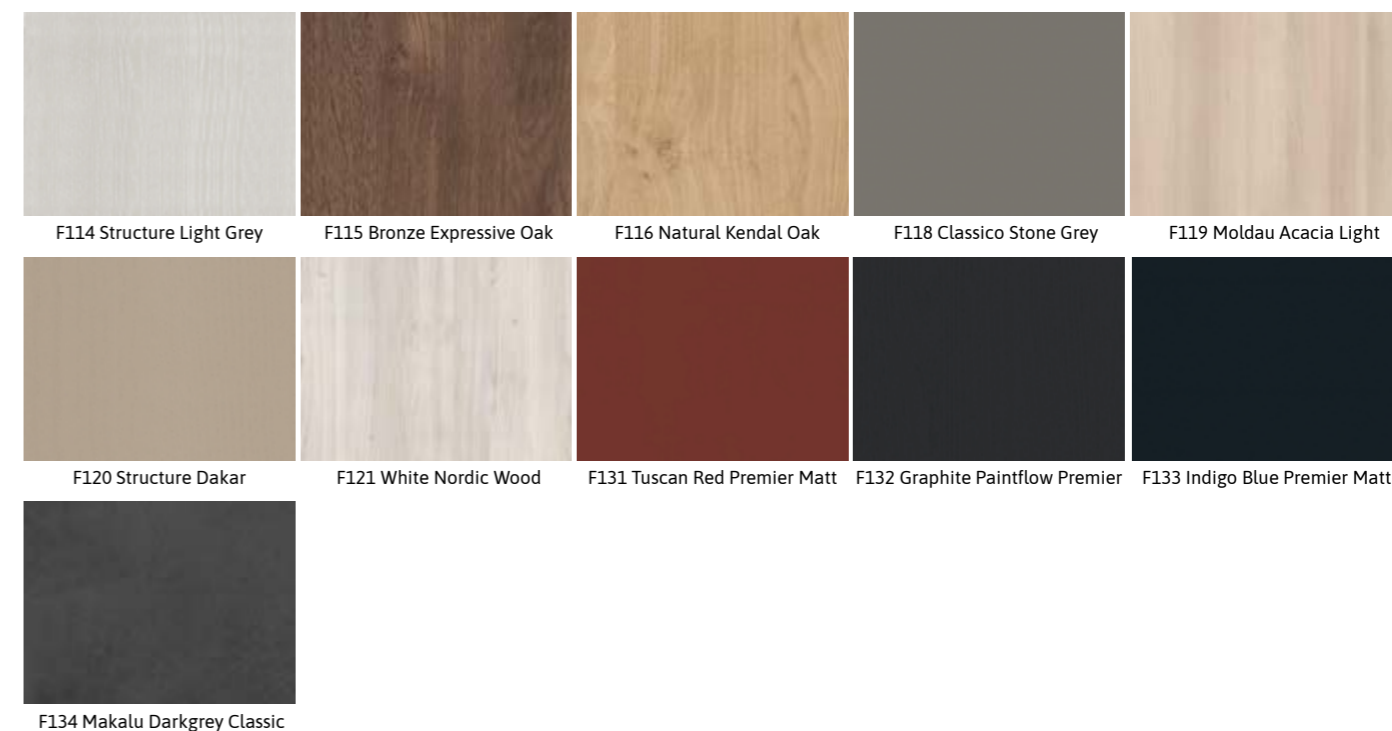

kolorystyka kolekcji