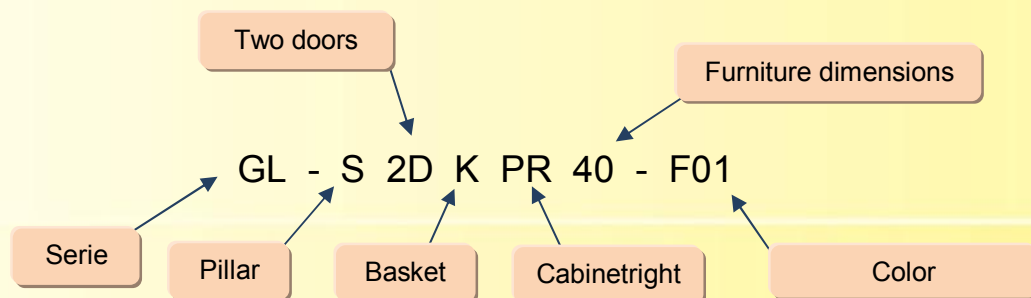

Indexation Legend DEVO

Indexation Scheme AA-BBBBCCCC-DDD

❖ A – Series name

VA - Vena Arte
VE - Vena
TU - Tulip
AR - Aria
CA - Capri
MO - Mocca
AN - Luna
LA - Lambo
DY - Dynamic
DP - Dynamic Plus
DA - Danubio
SO - Sonus
VV - Viva
VI - Vigo
PO - Cristal
AM - Ambiente
GL - Gloria
ET - Etna
SW - Swing

❖ B – Product name

S - Pillar
PS - Semi-pillar
SU - Cabinet for washbasin
SW - Hanging cabinet
LU - Mirror
UM - Washbasin
OS - Lighting
SWL- Hanging cabinet with mirror
nS - Number of drawers
nD - Number of doors
K - Basket
LE - Cabinet left
PR - Cabinet right
nSW - Number of built-in drawers

❖ C – Furniture dimensions

❖ D –Finish color

P__ Melaminechipboard
F__ MDF laminated with PVC
H__ Laminated HPL
L04 Lacquer white

Indexation Scheme for washbasins and lightings BBB-EEE-CCC

❖ B – Product

❖ E – Product name

❖ C – Size